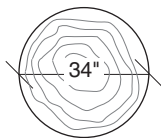

**1096-100**  
ARMLESS CHAIR

**1096-210**  
ARMLESS SOFA

**1096-101**  
LAF LOVESEAT

**1096-211**  
LAF SOFA

**1096-102**  
LAF LOVESEAT

**1096-212**  
RAF SOFA

**1096-213**  
LEFT CHAISE

**1096-214**  
RIGHT CHAISE

**1096-08**  
TRAY

**1096-000**  
TABLE OTTOMAN

**1096-004**  
OTTOMAN

## 1096 - Series

Scale 1/4" = 1'0"  
All upholstery sizes are approximate

**1096 - Series**

Scale 1/4" = 1'0"

All upholstery sizes are approximate