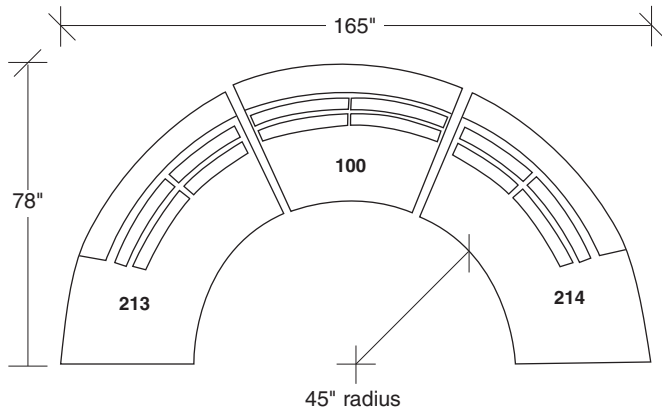

**1096-08**  
TRAY

**1096-000**  
TABLE OTTOMAN

**1096-004**  
OTTOMAN

## 1096 - Series

Scale 1/4" = 1'0"  
All upholstery sizes are approximate

**1096 - Series**

Scale 1/4" = 1'0"

All upholstery sizes are approximate