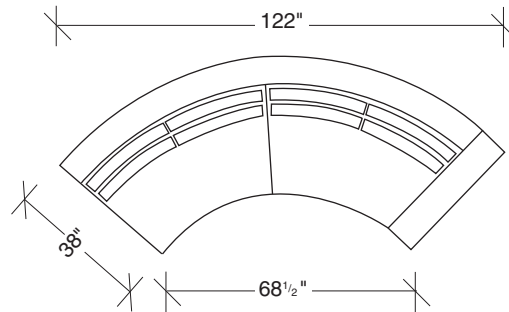

**1096-100**  
ARMLESS CHAIR

**1096-210**  
ARMLESS SOFA

**1096-101**  
LAF LOVESEAT

**1096-211**  
LAF SOFA

**1096-102**  
LAF LOVESEAT

**1096-212**  
RAF SOFA

**1096-213**  
LEFT CHAISE

**1096-214**  
RIGHT CHAISE

**1096-08**  
TRAY

**1096-000**  
TABLE OTTOMAN

**1096-004**  
OTTOMAN

## 1096 - Series

Scale 1/4" = 1'0"  
All upholstery sizes are approximate

**1096 - Series**

Scale 1/4" = 1'0"

All upholstery sizes are approximate