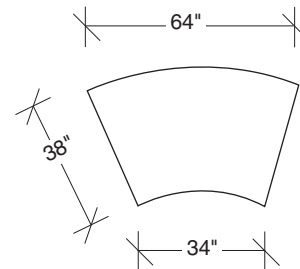

**1096-100**  
ARMLESS CHAIR

**1096-210**  
ARMLESS SOFA

**1096-101**  
LAF LOVESEAT

**1096-211**  
LAF SOFA

**1096-102**  
LAF LOVESEAT

**1096-212**  
RAF SOFA

**1096-213**  
LEFT CHAISE

**1096-214**  
RIGHT CHAISE

**1096-08**  
TRAY

**1096-000**  
TABLE OTTOMAN

**1096-004**  
OTTOMAN

## 1096 - Series

Scale 1/4" = 1'0"  
All upholstery sizes are approximate

**1096 - Series**

Scale 1/4" = 1'0"

All upholstery sizes are approximate