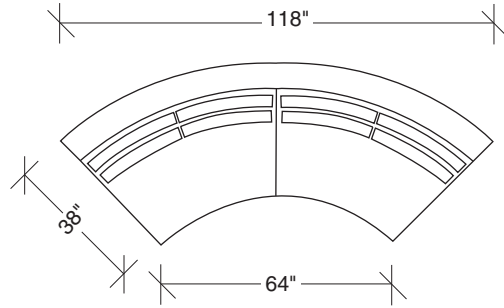

**1096-100**  
ARMLESS CHAIR

**1096-210**  
ARMLESS SOFA

**1096-101**  
LAF LOVESEAT

**1096-211**  
LAF SOFA

**1096-102**  
LAF LOVESEAT

**1096-212**  
RAF SOFA

**1096-213**  
LEFT CHAISE

**1096-214**  
RIGHT CHAISE

**1096-08**  
TRAY

**1096-000**  
TABLE OTTOMAN

**1096-004**  
OTTOMAN

## 1096 - Series

Scale 1/4" = 1'0"  
All upholstery sizes are approximate

**1096 - Series**

Scale 1/4" = 1'0"

All upholstery sizes are approximate