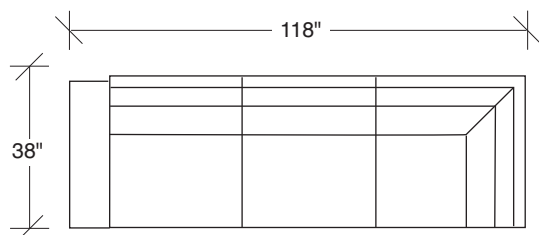

**1420-311**  
LAF SOFA

**1420-226**  
RAF W/ ATTACHED HI-CORNER

**1420-326**  
RAF W/ ATTACHED OTTOMAN

**1420-004**  
OTTOMAN  
W/ LEGS ONLY

**1420-306**  
RAF W/ ATTACHED HI-CORNER

**1420-307**  
LAF W/ ATTACHED HI-CORNER

**No. 1420-000 OTTOMAN**  
W 36 D 36 H 18 in

Dark bronze finish shown. Also available in polished stainless steel. Must specify.

## 1420 - Series

Scale 1/4" = 1'0"

All upholstery sizes are approximate