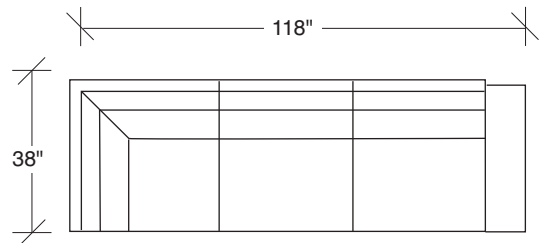

**1420-311**  
LAF SOFA

**1420-226**  
RAF W/ ATTACHED HI-CORNER

**1420-326**  
RAF W/ ATTACHED OTTOMAN

**1420-004**  
OTTOMAN  
W/ LEGS ONLY

**1420-306**  
RAF W/ ATTACHED HI-CORNER

**1420-307**  
LAF W/ ATTACHED HI-CORNER

**No. 1420-000 OTTOMAN**  
W 36 D 36 H 18 in

Dark bronze finish shown. Also available in polished stainless steel. Must specify.

## 1420 - Series

Scale 1/4" = 1'0"

All upholstery sizes are approximate