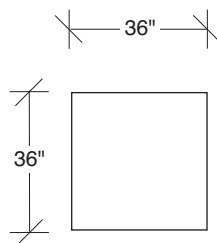

**1420-402**  
RIGHT CHAISE

**1420-313**  
SOFA

**1420-000**  
OTTOMAN W/ BASE

**1420-401**  
LEFT CHAISE

**1420-312**  
RAF SOFA

**1420-227**  
LAF W/ ATTACHED HI-CORNER

**1420-327**  
LAF W/ ATTACHED OTTOMAN

**1420-311**  
LAF SOFA

**1420-226**  
RAF W/ ATTACHED HI-CORNER

**1420-326**  
RAF W/ ATTACHED OTTOMAN

**1420-004**  
OTTOMAN  
W/ LEGS ONLY

**1420-306**  
RAF W/ ATTACHED HI-CORNER

**1420-307**  
LAF W/ ATTACHED HI-CORNER

**No. 1420-000 OTTOMAN**  
W 36 D 36 H 18 in

Dark bronze finish shown. Also available in polished stainless steel. Must specify.

## 1420 - Series

Scale 1/4" = 1'0"

All upholstery sizes are approximate