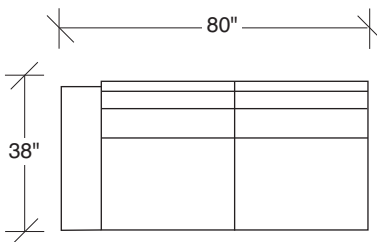

**1420-402**  
RIGHT CHAISE

**1420-313**  
SOFA

**1420-000**  
OTTOMAN W/ BASE

**1420-401**  
LEFT CHAISE

**1420-312**  
RAF SOFA

**1420-227**  
LAF W/ ATTACHED HI-CORNER

**1420-327**  
LAF W/ ATTACHED OTTOMAN

**1420-311**  
LAF SOFA

**1420-226**  
RAF W/ ATTACHED HI-CORNER

**1420-326**  
RAF W/ ATTACHED OTTOMAN

**1420-004**  
OTTOMAN  
W/ LEGS ONLY

**1420-306**  
RAF W/ ATTACHED HI-CORNER

**1420-307**  
LAF W/ ATTACHED HI-CORNER

**No. 1420-000 OTTOMAN**  
W 36 D 36 H 18 in

Dark bronze finish shown. Also available in polished stainless steel. Must specify.

## 1420 - Series

Scale 1/4" = 1'0"

All upholstery sizes are approximate