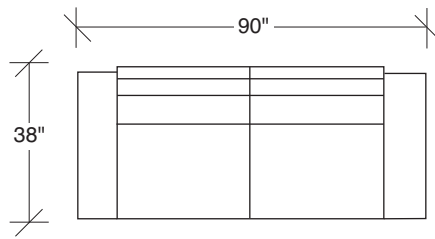

**1420-402**  
RIGHT CHAISE

**1420-313**  
SOFA

**1420-000**  
OTTOMAN W/ BASE

**1420-401**  
LEFT CHAISE

**1420-312**  
RAF SOFA

**1420-227**  
LAF W/ ATTACHED HI-CORNER

**1420-327**  
LAF W/ ATTACHED OTTOMAN

**1420-311**  
LAF SOFA

**1420-226**  
RAF W/ ATTACHED HI-CORNER

**1420-326**  
RAF W/ ATTACHED OTTOMAN

**1420-004**  
OTTOMAN  
W/ LEGS ONLY

**1420-306**  
RAF W/ ATTACHED HI-CORNER

**1420-307**  
LAF W/ ATTACHED HI-CORNER

**No. 1420-000 OTTOMAN**  
W 36 D 36 H 18 in

Dark bronze finish shown. Also available in polished stainless steel. Must specify.

## 1420 - Series

Scale 1/4" = 1'0"

All upholstery sizes are approximate