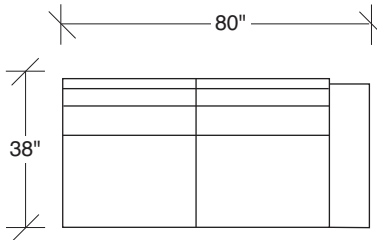

**1420-402**  
RIGHT CHAISE

**1420-313**  
SOFA

**1420-000**  
OTTOMAN W/ BASE

**1420-401**  
LEFT CHAISE

**1420-312**  
RAF SOFA

**1420-227**  
LAF W/ ATTACHED HI-CORNER

**1420-327**  
LAF W/ ATTACHED OTTOMAN

**1420-311**  
LAF SOFA

**1420-226**  
RAF W/ ATTACHED HI-CORNER

**1420-326**  
RAF W/ ATTACHED OTTOMAN

**1420-004**  
OTTOMAN  
W/ LEGS ONLY

**1420-306**  
RAF W/ ATTACHED HI-CORNER

**1420-307**  
LAF W/ ATTACHED HI-CORNER

**No. 1420-000 OTTOMAN**  
W 36 D 36 H 18 in

Dark bronze finish shown. Also available in polished stainless steel. Must specify.

## 1420 - Series

Scale 1/4" = 1'0"

All upholstery sizes are approximate