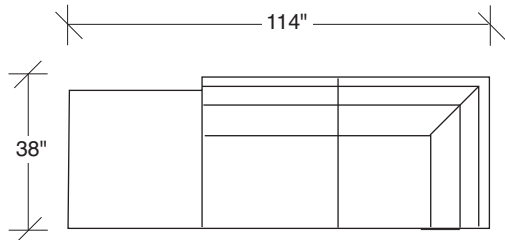

**1420-402**  
RIGHT CHAISE

**1420-313**  
SOFA

**1420-000**  
OTTOMAN W/ BASE

**1420-401**  
LEFT CHAISE

**1420-312**  
RAF SOFA

**1420-227**  
LAF W/ ATTACHED HI-CORNER

**1420-327**  
LAF W/ ATTACHED OTTOMAN

**1420-311**  
LAF SOFA

**1420-226**  
RAF W/ ATTACHED HI-CORNER

**1420-326**  
RAF W/ ATTACHED OTTOMAN

**1420-004**  
OTTOMAN  
W/ LEGS ONLY

**1420-306**  
RAF W/ ATTACHED HI-CORNER

**1420-307**  
LAF W/ ATTACHED HI-CORNER

**No. 1420-000 OTTOMAN**  
W 36 D 36 H 18 in

Dark bronze finish shown. Also available in polished stainless steel. Must specify.

## 1420 - Series

Scale 1/4" = 1'0"

All upholstery sizes are approximate