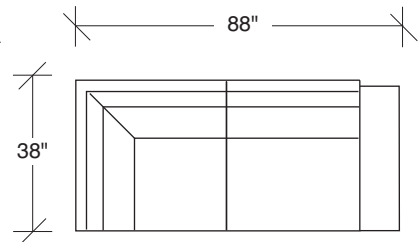

**1420-402**  
RIGHT CHAISE

**1420-313**  
SOFA

**1420-000**  
OTTOMAN W/ BASE

**1420-401**  
LEFT CHAISE

**1420-312**  
RAF SOFA

**1420-227**  
LAF W/ ATTACHED HI-CORNER

**1420-327**  
LAF W/ ATTACHED OTTOMAN

**1420-311**  
LAF SOFA

**1420-226**  
RAF W/ ATTACHED HI-CORNER

**1420-326**  
RAF W/ ATTACHED OTTOMAN

**1420-004**  
OTTOMAN  
W/ LEGS ONLY

**1420-306**  
RAF W/ ATTACHED HI-CORNER

**1420-307**  
LAF W/ ATTACHED HI-CORNER

**No. 1420-000 OTTOMAN**  
W 36 D 36 H 18 in

Dark bronze finish shown. Also available in polished stainless steel. Must specify.

## 1420 - Series

Scale 1/4" = 1'0"

All upholstery sizes are approximate