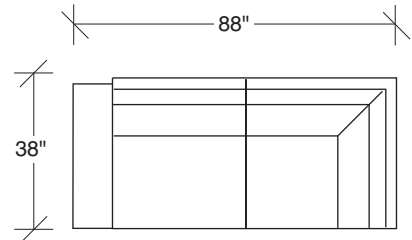

**1420-402**  
RIGHT CHAISE

**1420-313**  
SOFA

**1420-000**  
OTTOMAN W/ BASE

**1420-401**  
LEFT CHAISE

**1420-312**  
RAF SOFA

**1420-227**  
LAF W/ ATTACHED HI-CORNER

**1420-327**  
LAF W/ ATTACHED OTTOMAN

**1420-311**  
LAF SOFA

**1420-226**  
RAF W/ ATTACHED HI-CORNER

**1420-326**  
RAF W/ ATTACHED OTTOMAN

**1420-004**  
OTTOMAN  
W/ LEGS ONLY

**1420-306**  
RAF W/ ATTACHED HI-CORNER

**1420-307**  
LAF W/ ATTACHED HI-CORNER

**No. 1420-000 OTTOMAN**  
W 36 D 36 H 18 in

Dark bronze finish shown. Also available in polished stainless steel. Must specify.

## 1420 - Series

Scale 1/4" = 1'0"

All upholstery sizes are approximate