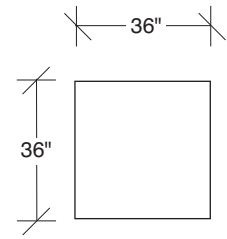

**1420-402**  
RIGHT CHAISE

**1420-313**  
SOFA

**1420-000**  
OTTOMAN W/ BASE

**1420-401**  
LEFT CHAISE

**1420-312**  
RAF SOFA

**1420-227**  
LAF W/ ATTACHED HI-CORNER

**1420-327**  
LAF W/ ATTACHED OTTOMAN

**1420-311**  
LAF SOFA

**1420-226**  
RAF W/ ATTACHED HI-CORNER

**1420-326**  
RAF W/ ATTACHED OTTOMAN

**1420-004**  
OTTOMAN  
W/ LEGS ONLY

**1420-306**  
RAF W/ ATTACHED HI-CORNER

**1420-307**  
LAF W/ ATTACHED HI-CORNER

**No. 1420-000 OTTOMAN**  
W 36 D 36 H 18 in

Dark bronze finish shown. Also available in polished stainless steel. Must specify.

## 1420 - Series

Scale 1/4" = 1'0"

All upholstery sizes are approximate