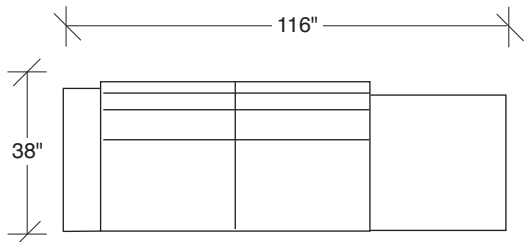

**1420-402**  
RIGHT CHAISE

**1420-313**  
SOFA

**1420-000**  
OTTOMAN W/ BASE

**1420-401**  
LEFT CHAISE

**1420-312**  
RAF SOFA

**1420-227**  
LAF W/ ATTACHED HI-CORNER

**1420-327**  
LAF W/ ATTACHED OTTOMAN

**1420-311**  
LAF SOFA

**1420-226**  
RAF W/ ATTACHED HI-CORNER

**1420-326**  
RAF W/ ATTACHED OTTOMAN

**1420-004**  
OTTOMAN  
W/ LEGS ONLY

**1420-306**  
RAF W/ ATTACHED HI-CORNER

**1420-307**  
LAF W/ ATTACHED HI-CORNER

**No. 1420-000 OTTOMAN**  
W 36 D 36 H 18 in

Dark bronze finish shown. Also available in polished stainless steel. Must specify.

## 1420 - Series

Scale 1/4" = 1'0"

All upholstery sizes are approximate