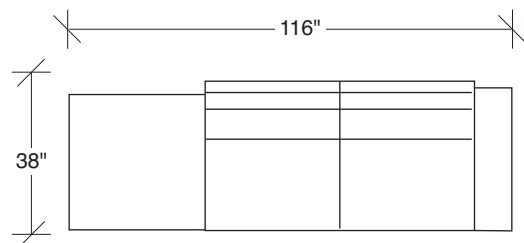

**1420-402**  
RIGHT CHAISE

**1420-313**  
SOFA

**1420-000**  
OTTOMAN W/ BASE

**1420-401**  
LEFT CHAISE

**1420-312**  
RAF SOFA

**1420-227**  
LAF W/ ATTACHED HI-CORNER

**1420-327**  
LAF W/ ATTACHED OTTOMAN

**1420-311**  
LAF SOFA

**1420-226**  
RAF W/ ATTACHED HI-CORNER

**1420-326**  
RAF W/ ATTACHED OTTOMAN

**1420-004**  
OTTOMAN  
W/ LEGS ONLY

**1420-306**  
RAF W/ ATTACHED HI-CORNER

**1420-307**  
LAF W/ ATTACHED HI-CORNER

**No. 1420-000 OTTOMAN**  
W 36 D 36 H 18 in

Dark bronze finish shown. Also available in polished stainless steel. Must specify.

## 1420 - Series

Scale 1/4" = 1'0"

All upholstery sizes are approximate