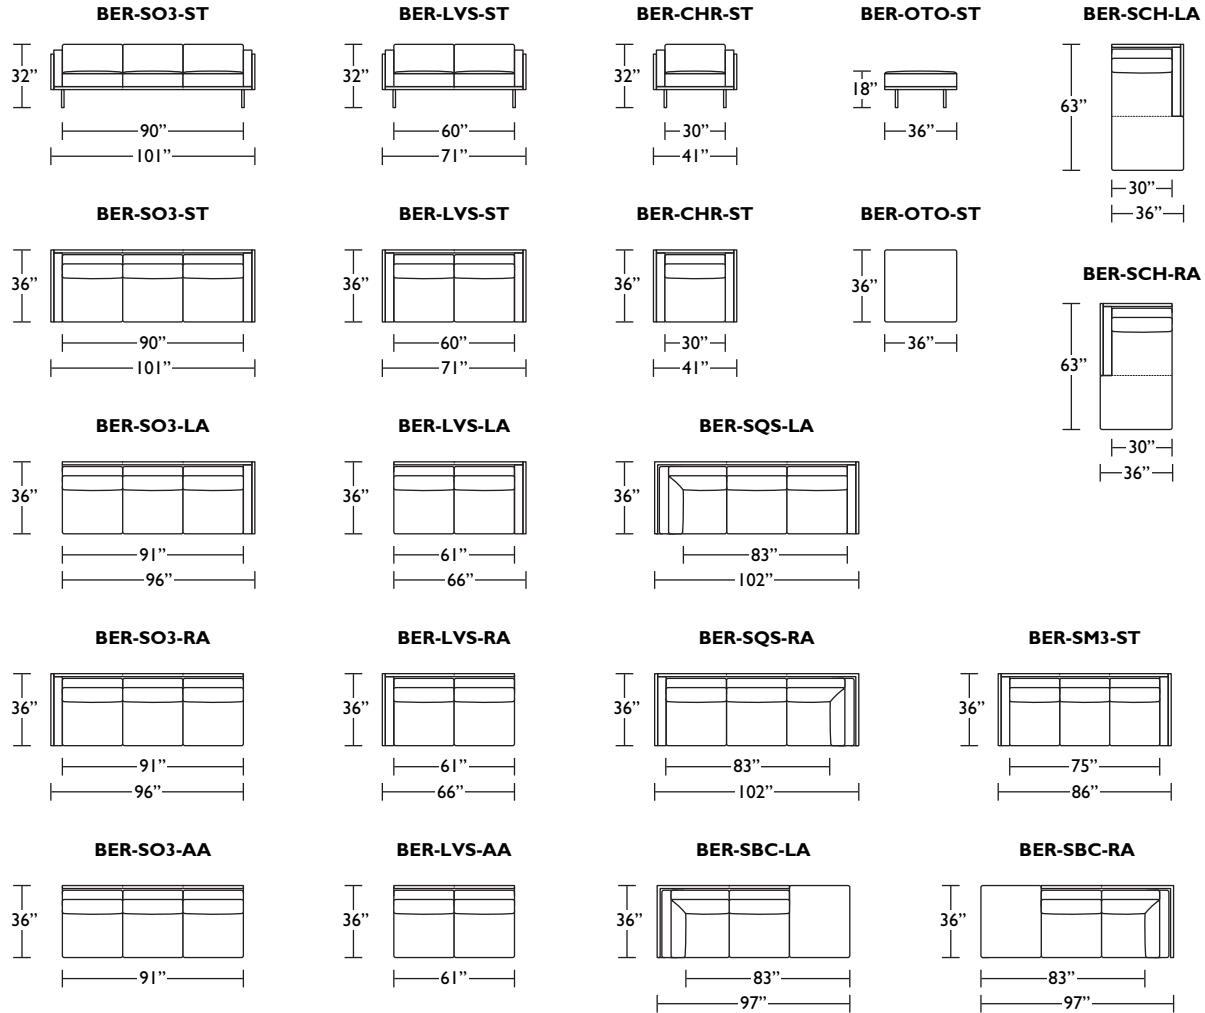

BERKELEY

Standard Features:

- Advanced unidirectional suspension system
- Premium high-density, high-resiliency foam back and seat cushions
- Loose back cushions
- Single-needle top stitching with thick thread
- Brushed stainless steel leg
- Lifetime warranty on frame & suspension
- Quick ship delivery

Options:

- Contrasting back and seat cushions (two tone) available

Please use actual leather, fabric and Ultrasuede® swatches when specifying furniture as the colors shown may vary due to the printing process.

Note: Dotted line indicates seam on leather and up the roll fabrics.
Seams are eliminated with railroaded fabrics.