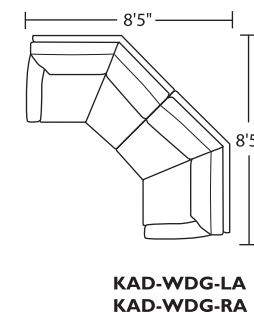

Please use actual leather, fabric and Ultrasuede® swatches when specifying furniture as the colors shown may vary due to the printing process.

Suggested Configurations

*Note: arm height for this frame is measured at the highest point of the arm.

Scale: 1/8 inch = 1 foot
All dimensions are approximate and subject to change.
Specify components from the sitting position.

V.09.22.16