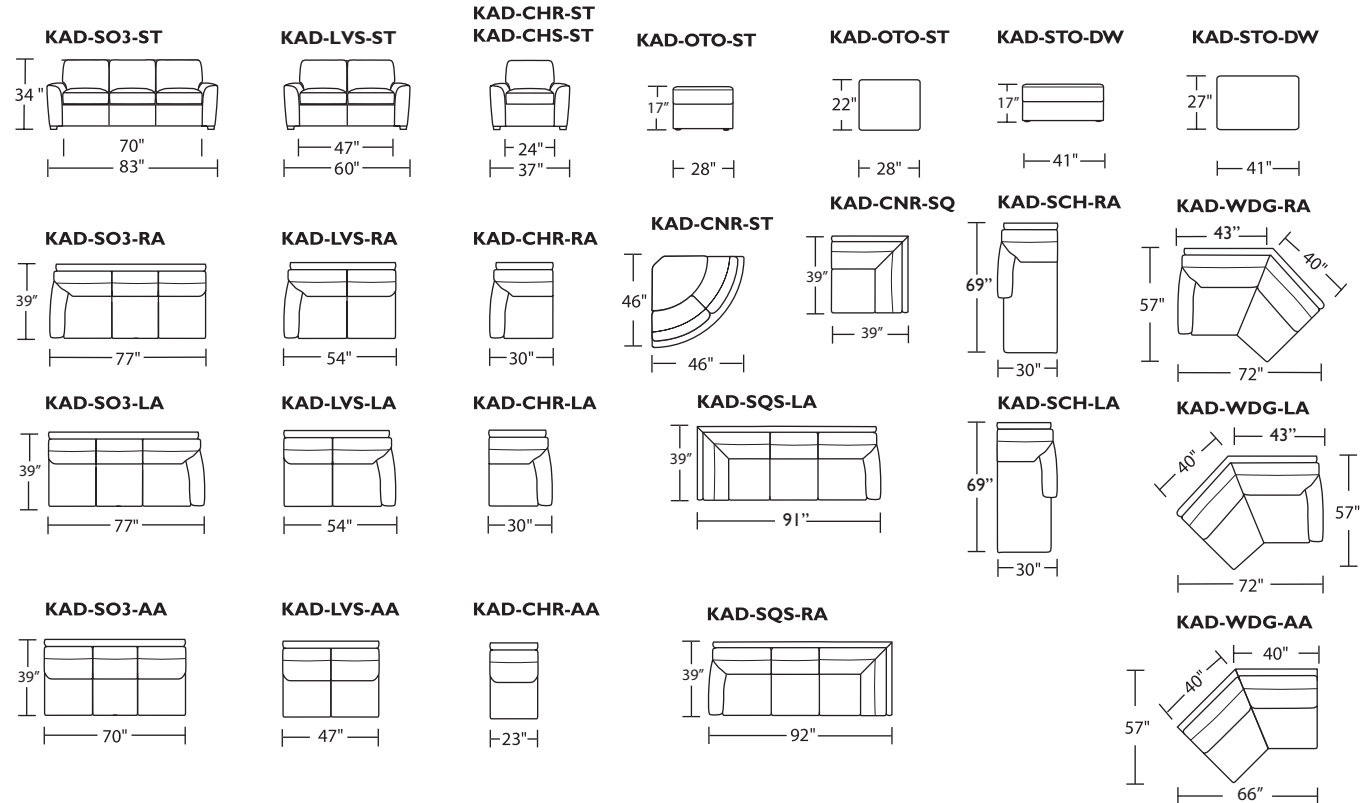

AMERICAN LEATHER® CLASSICS COLLECTION SOFAS & SECTIONALS

KADEN

Standard Stationary Features:

- Advanced unidirectional suspension system
- Premium high-density, high-resiliency foam seats
- Quick-ship delivery
- Lifetime warranty on frame & suspension
- Welt cord on arms
- Double-needle top stitching
- Loose back & seat cushions

Options:

- Wood legs available in Acorn, Espresso or Walnut finish
- Premium high-density, high-resiliency foam seats encased in down
- Extra firm premium high-density, high-resiliency foam seats
- Contrasting welt cord trim on arms

Please use actual leather, fabric and Ultrasuede® swatches when specifying furniture as the colors shown may vary due to the printing process.

Suggested Configurations