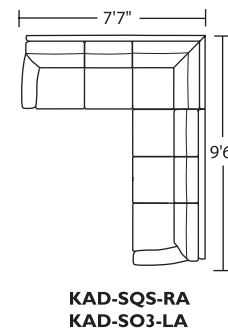

Please use actual leather, fabric and Ultrasuede® swatches when specifying furniture as the colors shown may vary due to the printing process.

Suggested Configurations

*Note: arm height for this frame is measured at the highest point of the arm.

Scale: 1/8 inch = 1 foot
All dimensions are approximate and subject to change.
Specify components from the sitting position.

V.09.22.16