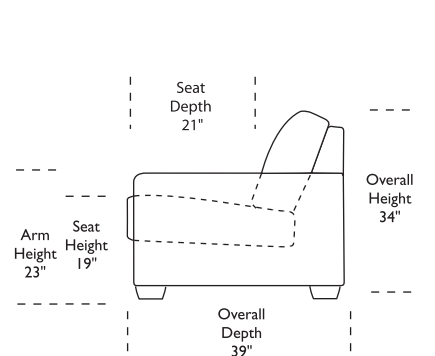

Please use actual leather, fabric and Ultrasuede® swatches when specifying furniture as the colors shown may vary due to the printing process.

Suggested Configurations

*Note: arm height for this frame is measured at the highest point of the arm.

Scale: 1/8 inch = 1 foot
All dimensions are approximate and subject to change.
Specify components from the sitting position.

V.09.22.16