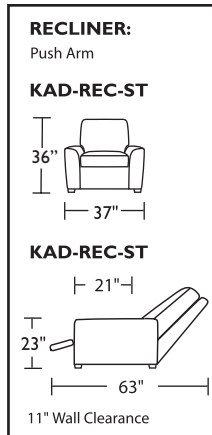

Please use actual leather, fabric and Ultrasuede® swatches when specifying furniture as the colors shown may vary due to the printing process.

Suggested Configurations

*Note: arm height for this frame is measured at the highest point of the arm.

Scale: 1/8 inch = 1 foot
All dimensions are approximate and subject to change.
Specify components from the sitting position.

V.09.22.16