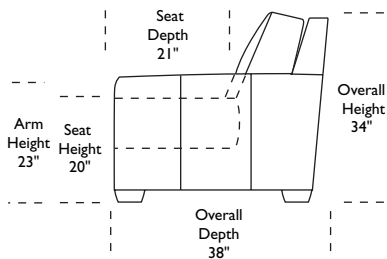

### Suggested Configurations

\*Note: arm height for this frame is measured at the highest point of the curved arm.

Scale: 1/8 inch = 1 foot  
All dimensions are approximate and subject to change.  
Specify components from the sitting position.