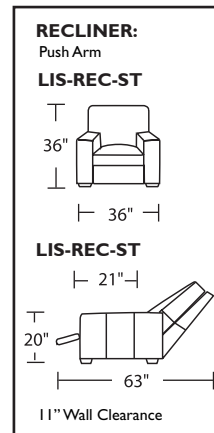

### Suggested Configurations

\*Note: arm height for this frame is measured at the highest point of the curved arm.

Scale: 1/8 inch = 1 foot  
All dimensions are approximate and subject to change.  
Specify components from the sitting position.