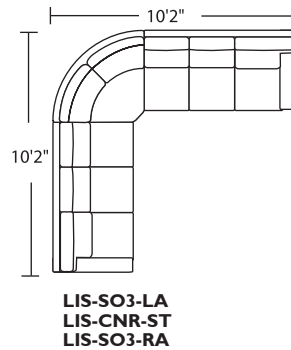

### Suggested Configurations

\*Note: arm height for this frame is measured at the highest point of the curved arm.

Scale: 1/8 inch = 1 foot  
All dimensions are approximate and subject to change.  
Specify components from the sitting position.