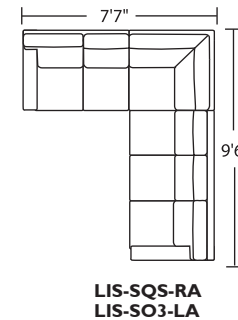

### Suggested Configurations

\*Note: arm height for this frame is measured at the highest point of the curved arm.

Scale: 1/8 inch = 1 foot  
All dimensions are approximate and subject to change.  
Specify components from the sitting position.