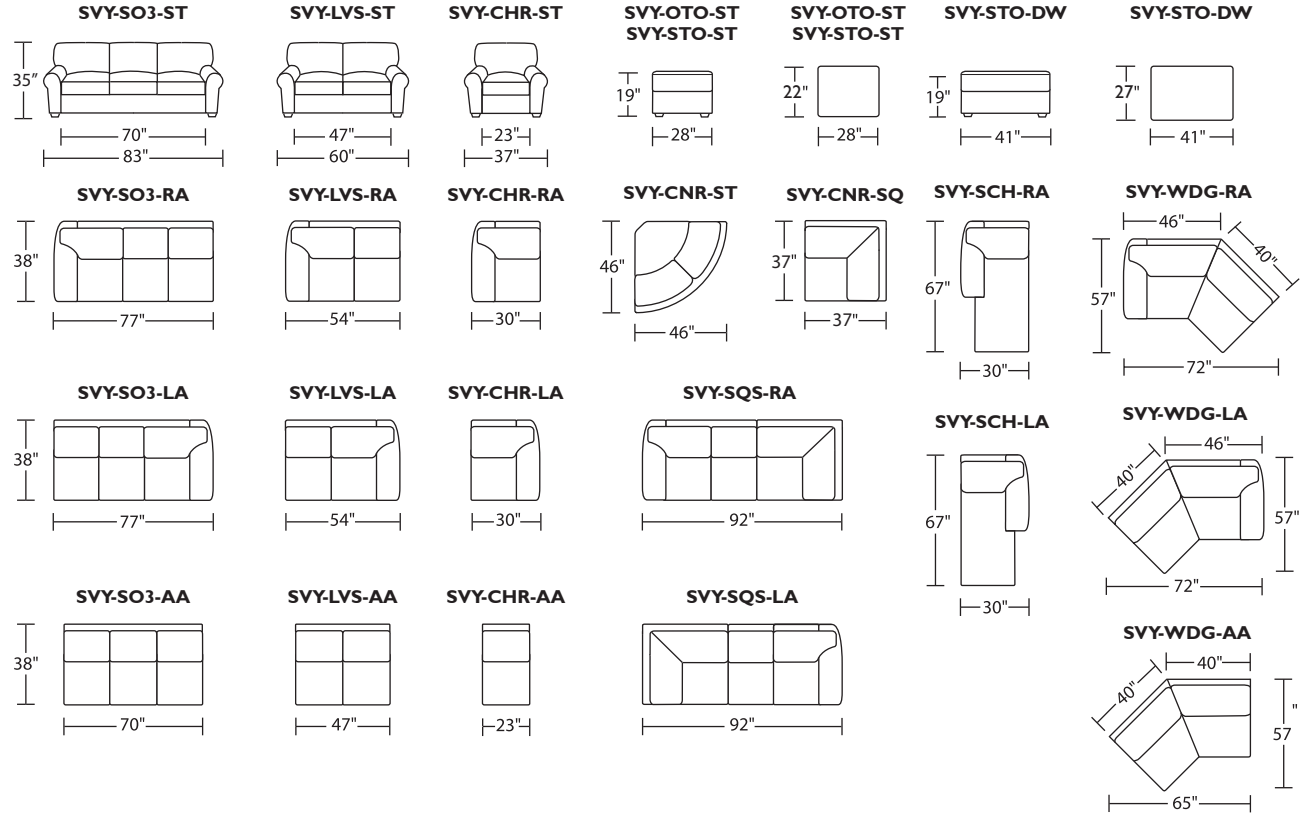

Suggested Configurations

*Note: arm height for this frame is measured at the highest point of the arm.

SVY-LVS-LA
SVY-CNR-ST
SVY-CHR-AA
SVY-LVS-RA

SVY-LVS-RA
SVY-CNR-SQ
SVY-SO3-LA

SVY-WDG-LA
SVY-WDG-RA