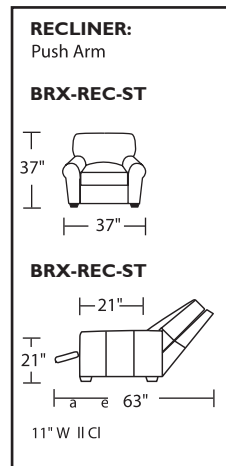

Suggested Configurations

*Note: arm height for this frame is measured at the highest point of the arm.

Note: Dotted line indicates seam on leather and up the roll fabrics.
Seams are eliminated with railroaded fabrics.

Scale: 1/8 inch = 1 foot

V.09.10.16

All dimensions are approximate and subject to change.
Specify components from the sitting position.