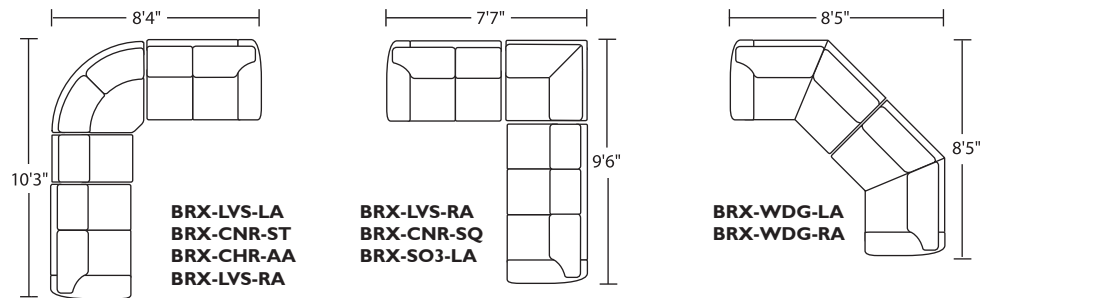

Suggested Configurations

*Note: arm height for this frame is measured at the highest point of the arm.

Note: Dotted line indicates seam on leather and up the roll fabrics.
Seams are eliminated with railroaded fabrics.

Scale: 1/8 inch = 1 foot

V.09.10.16

All dimensions are approximate and subject to change.
Specify components from the sitting position.