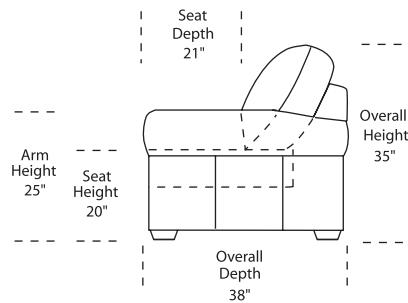

Suggested Configurations

*Note: arm height for this frame is measured at the highest point of the arm.

Note: Dotted line indicates seam on leather and up the roll fabrics.
Seams are eliminated with railroaded fabrics.

Scale: 1/8 inch = 1 foot

V.09.10.16

All dimensions are approximate and subject to change.
Specify components from the sitting position.