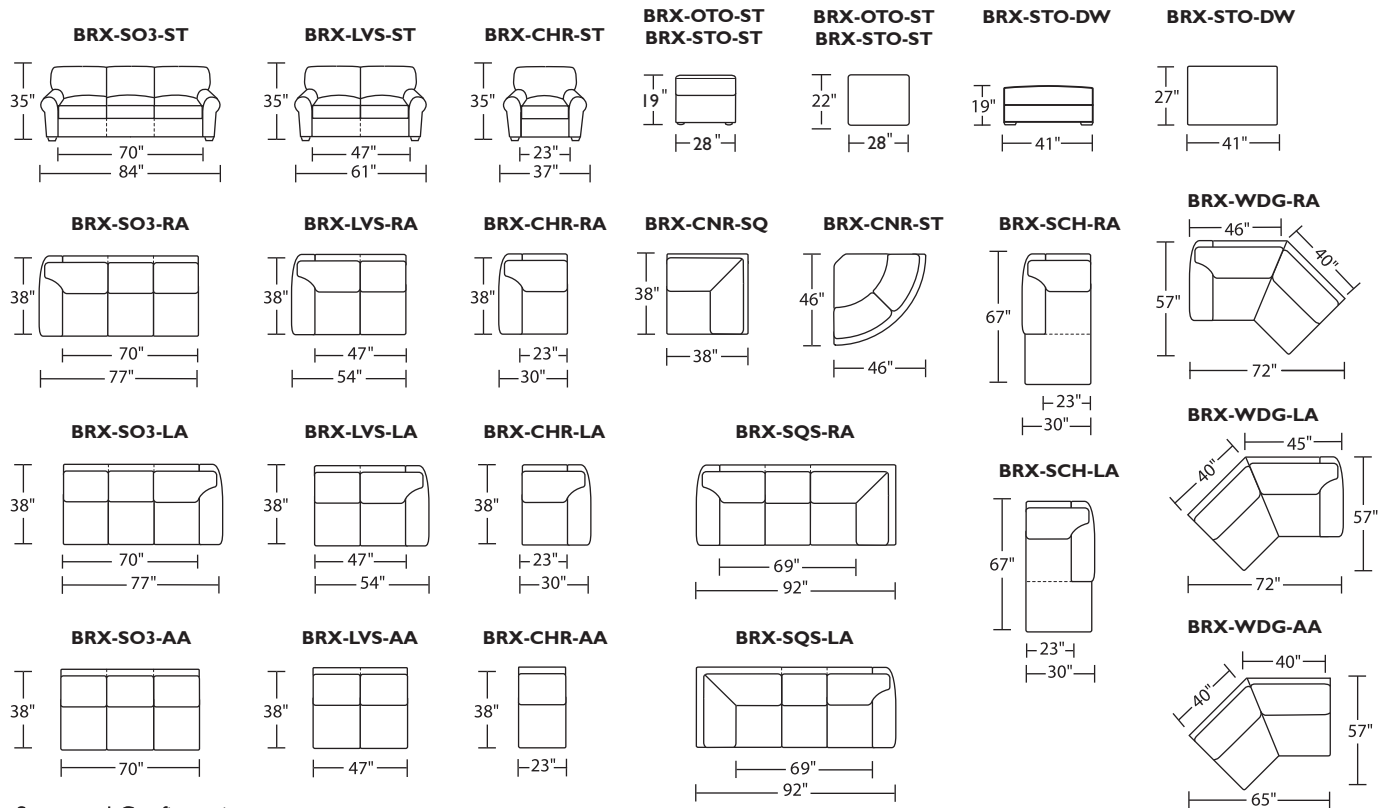

Suggested Configurations

*Note: arm height for this frame is measured at the highest point of the arm.

Note: Dotted line indicates seam on leather and up the roll fabrics.
Seams are eliminated with railroaded fabrics.

Scale: 1/8 inch = 1 foot

V.09.10.16

All dimensions are approximate and subject to change.
Specify components from the sitting position.