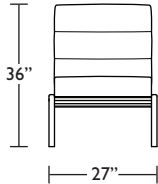

Options:

- Wood base available in Natural Walnut or Gray Ash

Please use actual leather and Ultrasuede® swatches when specifying furniture as the colors shown may vary due to the printing process.

MRS-CHR-AA