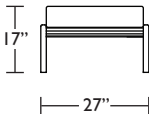

MRS-OTO-ST