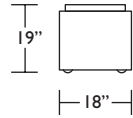

Standard Features:

- Premium high-density, high-resiliency foam seat
- Quick-ship delivery
- Lifetime warranty on frame
- Double-needle top stitching
- Storage ottoman
- Casters

Options:

- Wood tray available in Natural Walnut or Gray Ash

Please use actual leather, fabric and Ultrasuede® swatches when specifying furniture as the colors shown may vary due to the printing process.

OTS-OTO-18