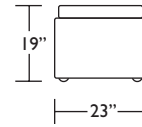

OTS-OTO-RD