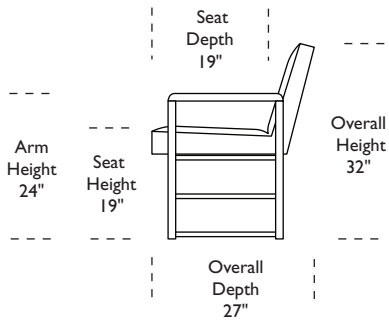

PHL-CHR-ST

PHL-CHR-ST

Scale: 1/4 inch = 1 foot
 All dimensions are approximate and subject to change.
 Specify components from the sitting position.