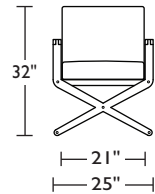

PHL-CHR-ST

PHL-CHR-ST

Scale: 1/4 inch = 1 foot
 All dimensions are approximate and subject to change.
 Specify components from the sitting position.