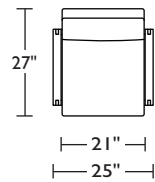

PHL-CHR-ST

PHL-CHR-ST

Scale: 1/4 inch = 1 foot
 All dimensions are approximate and subject to change.
 Specify components from the sitting position.