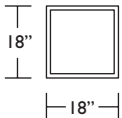

UNO-OTO-18