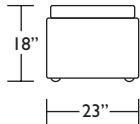

UNO-OTO-RD