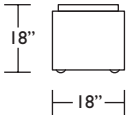

Options:

Wood tray available in acorn, espresso, & walnut

Please use actual leather, fabric and Ultrasuede® swatches when specifying furniture as the colors shown may vary due to the printing process.

UNO-OTO-18