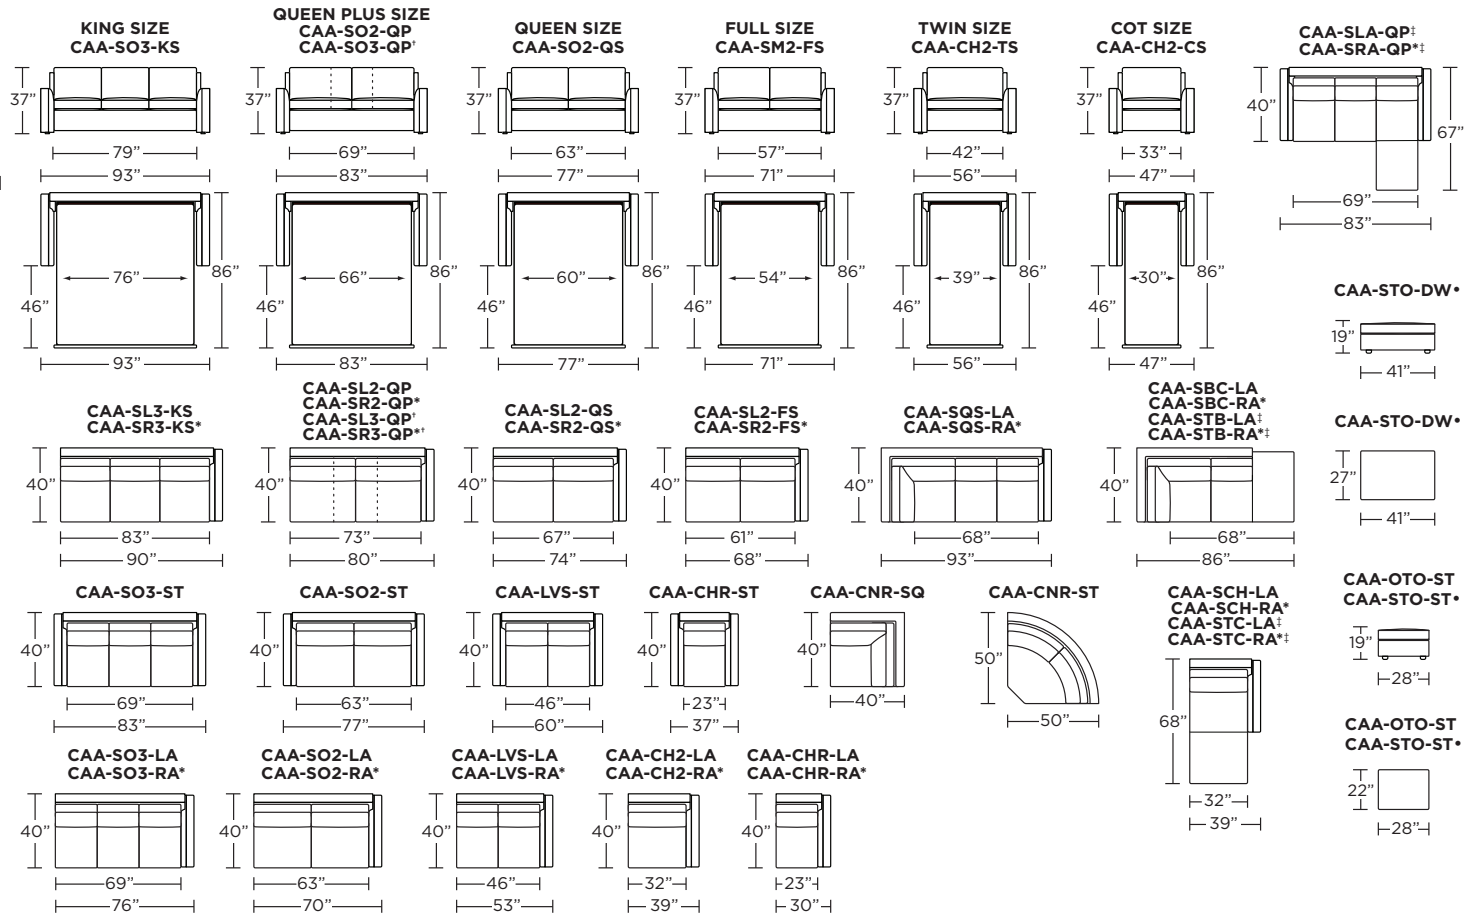

**Standard Comfort Sleeper®**

- Features:**  
 Featuring the patented Tiffany 24/7™ platform sleep system  
 Room to stretch out with true 80 inches of bedroom-length sleeping surface  
 Ultimate comfort on five inches of plush, high-density foam mattress  
 Under-sofa dust covers keeps dust and dirt from ever touching the mattress  
 Zero wall clearance  
 Quick-ship delivery  
 Single-needle top-stitch  
 High-density, high-resiliency foam seat cushions  
 Loose back and seat cushions  
 Lifetime warranty on frame  
 10-year mechanism warranty

**Leg height is 1"**

Please use actual leather, fabric, Crypton®, Sunbrella® and Ultrasuede® swatches when specifying furniture as the colors shown may vary due to the printing process.

**Note:** Seat depth includes cushion overhang which may be up to 1"

- \* Picture shows left arm seated. Please specify left or right arm seated when ordering.
- All orders are in seated position.
- † Dotted lines for Queen Plus sizes indicates the number of seats.
- All dimensions are approximate and subject to change.
- ‡ Chaise lifts up to reveal hidden storage space. • Storage