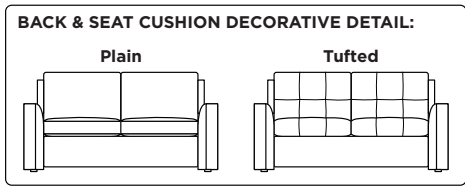

**Standard Comfort Sleeper®**

- Features:**  
 Featuring the patented Tiffany 24/7™ platform sleep system  
 Room to stretch out with true 80 inches of bedroom-length sleeping surface  
 Ultimate comfort on five inches of plush, high-density foam mattress  
 Under-sofa dust covers keeps dust and dirt from ever touching the mattress  
 Zero wall clearance  
 Quick-ship delivery  
 Single-needle top-stitch  
 High-density, high-resiliency foam seat cushions  
 Loose back and seat cushions  
 Lifetime warranty on frame  
 10-year mechanism warranty

**Mattress Options:**

- HiPerform with Crypton™ ticking  
 Cooling Gel  
 Tempur-Pedic®

**Options:**

- High-density, high-resiliency foam seat cushions encased in down and down back cushions available  
 Bench seat cushion  
 Tufted back and seat cushion decorative detail  
 Ottomans available with casters

**Leg height is 1"**

Please use actual leather, fabric, Crypton®, Sunbrella® and Ultrasuede® swatches when specifying furniture as the colors shown may vary due to the printing process.

**Note:** Seat depth includes cushion overhang which may be up to 1"

- \* Picture shows left arm seated. Please specify left or right arm seated when ordering.
- All orders are in seated position.
- † Dotted lines for Queen Plus sizes indicates the number of seats.
- All dimensions are approximate and subject to change.
- ‡ Chaise lifts up to reveal hidden storage space. • Storage