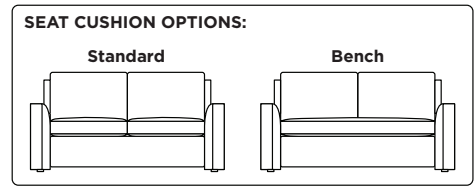

**Standard Comfort Sleeper®**

- Features:**  
 Featuring the patented Tiffany 24/7™ platform sleep system  
 Room to stretch out with true 80 inches of bedroom-length sleeping surface  
 Ultimate comfort on five inches of plush, high-density foam mattress  
 Under-sofa dust covers keeps dust and dirt from ever touching the mattress  
 Zero wall clearance  
 Quick-ship delivery  
 Single-needle top-stitch  
 High-density, high-resiliency foam seat cushions  
 Loose back and seat cushions  
 Lifetime warranty on frame  
 10-year mechanism warranty

**Leg height is 1"**

Please use actual leather, fabric, Crypton®, Sunbrella® and Ultrasuede® swatches when specifying furniture as the colors shown may vary due to the printing process.

**Note:** Seat depth includes cushion overhang which may be up to 1"

- \* Picture shows left arm seated. Please specify left or right arm seated when ordering.
- All orders are in seated position.
- † Dotted lines for Queen Plus sizes indicates the number of seats.
- All dimensions are approximate and subject to change.
- ‡ Chaise lifts up to reveal hidden storage space. • Storage