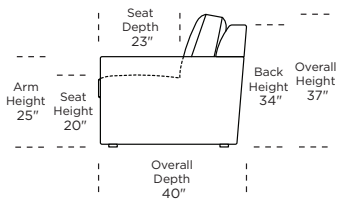

**Standard Comfort Sleeper®**

- Features:**  
 Featuring the patented Tiffany 24/7™ platform sleep system  
 Room to stretch out with true 80 inches of bedroom-length sleeping surface  
 Ultimate comfort on five inches of plush, high-density foam mattress  
 Under-sofa dust covers keeps dust and dirt from ever touching the mattress  
 Zero wall clearance  
 Quick-ship delivery  
 Single-needle top-stitch  
 High-density, high-resiliency foam seat cushions  
 Loose back and seat cushions  
 Lifetime warranty on frame  
 10-year mechanism warranty

**Leg height is 1"**

Please use actual leather, fabric, Crypton®, Sunbrella® and Ultrasuede® swatches when specifying furniture as the colors shown may vary due to the printing process.

**Note:** Seat depth includes cushion overhang which may be up to 1"

- \* Picture shows left arm seated. Please specify left or right arm seated when ordering.
- All orders are in seated position.
- † Dotted lines for Queen Plus sizes indicates the number of seats.
- All dimensions are approximate and subject to change.
- ‡ Chaise lifts up to reveal hidden storage space. • Storage